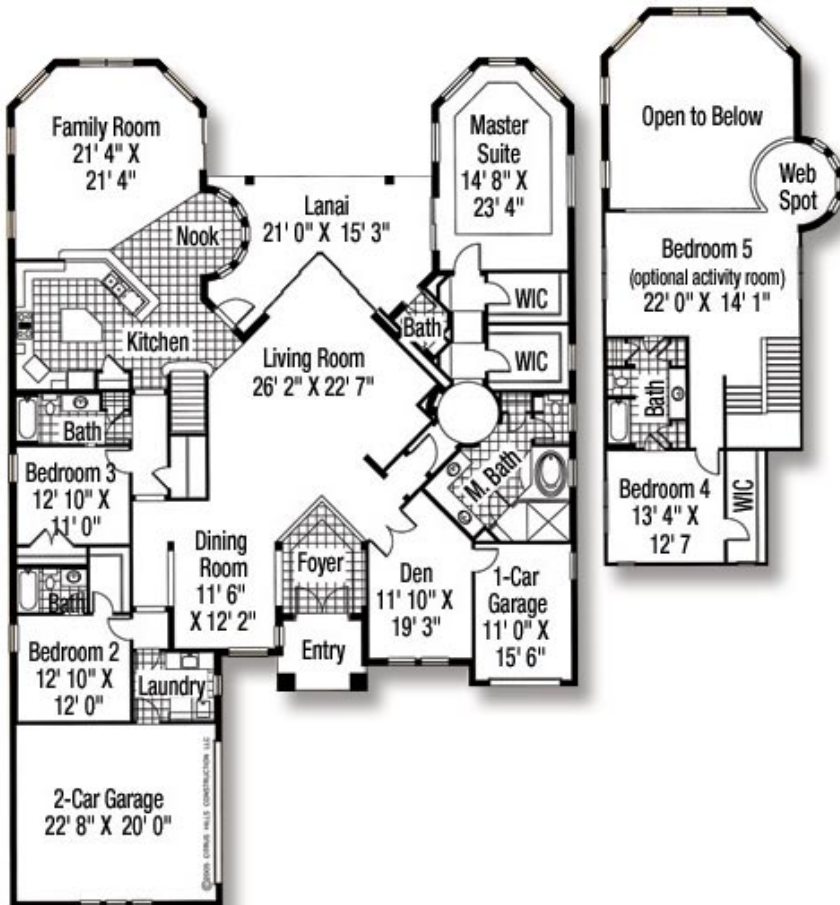

The Picasso

5 BEDROOM • 4 1/2 BATH • 2 CAR GARAGE • DEN • FAMILY ROOM • 1 CAR GARAGE

Living Area: 4545 Square Feet
Total Area: 5619 Square Feet

Exterior Design A

Exterior Design C

Call Today for More Information: