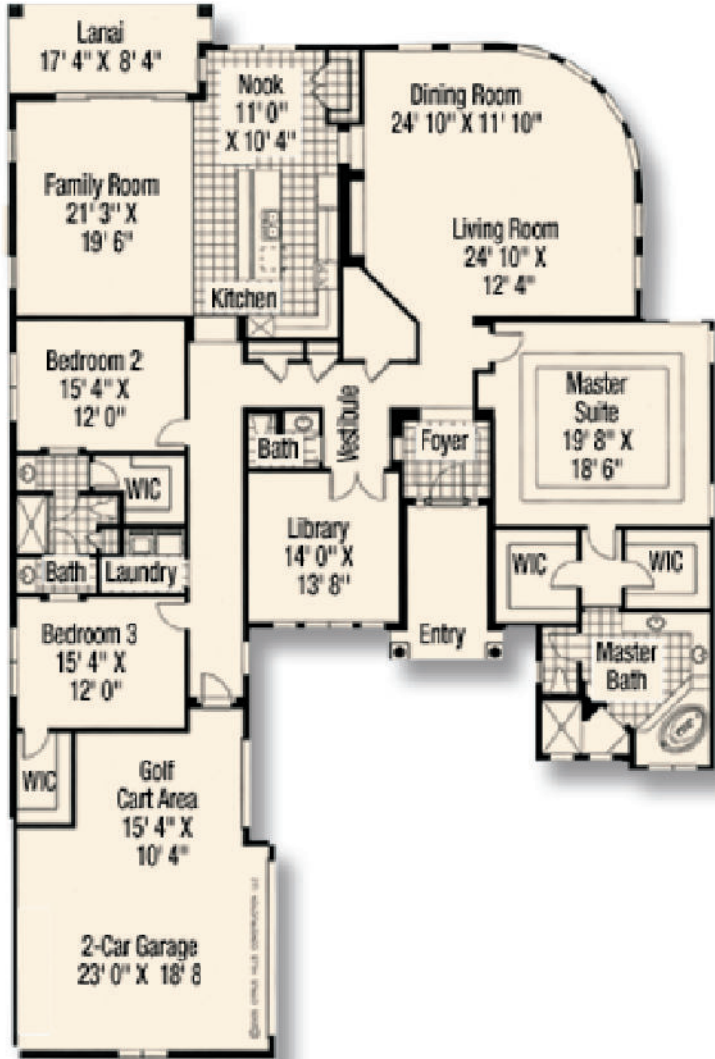

The DaVinci

3 BEDROOM • 2 1/2 BATH • 2 CAR GARAGE • GOLF CART GARAGE • LIBRARY

Exterior Design A

Exterior Design B

Living Area: 3540 Square Feet

Total Area: 4464 Square Feet

Call Today for More Information: