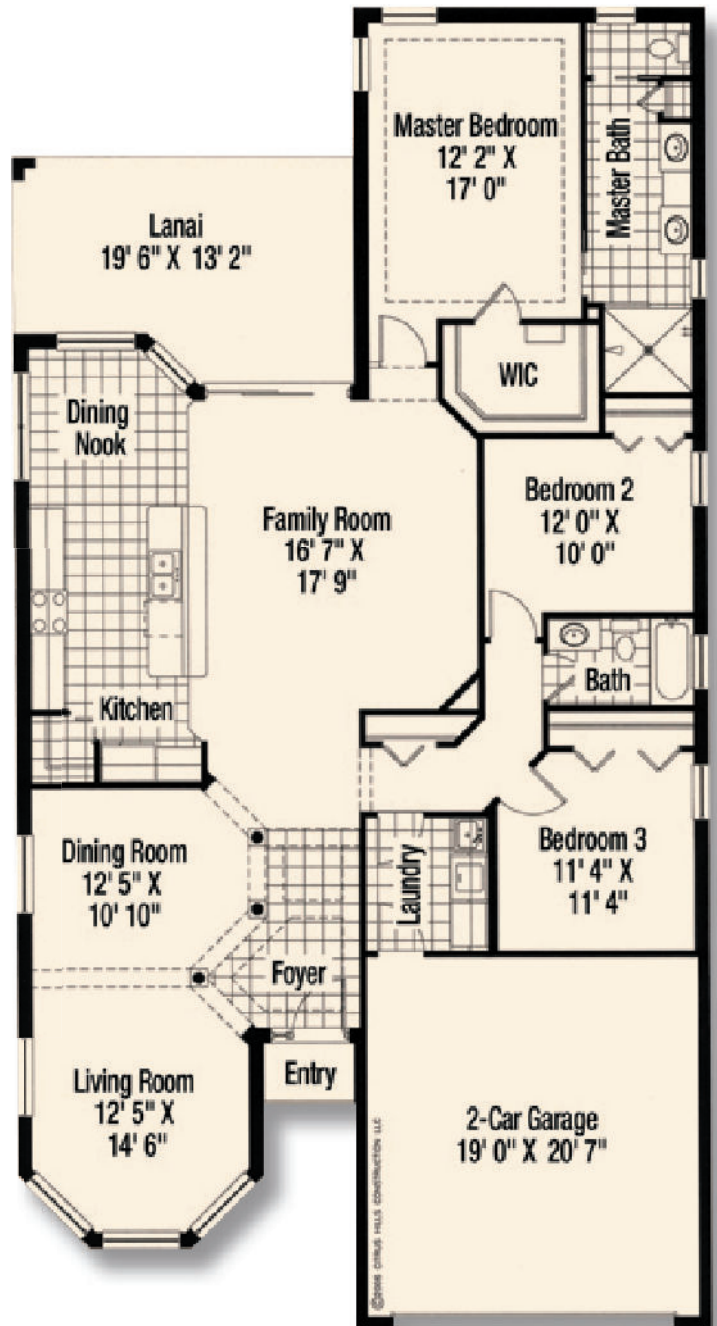

The Biltmore

3 BEDROOM • 2 BATH • 2 CAR GARAGE

Exterior Design A

Exterior Design C

Living Area: 2009 Square Feet

Total Area: 2685 Square Feet

Call Today for More Information:

800-511-0814